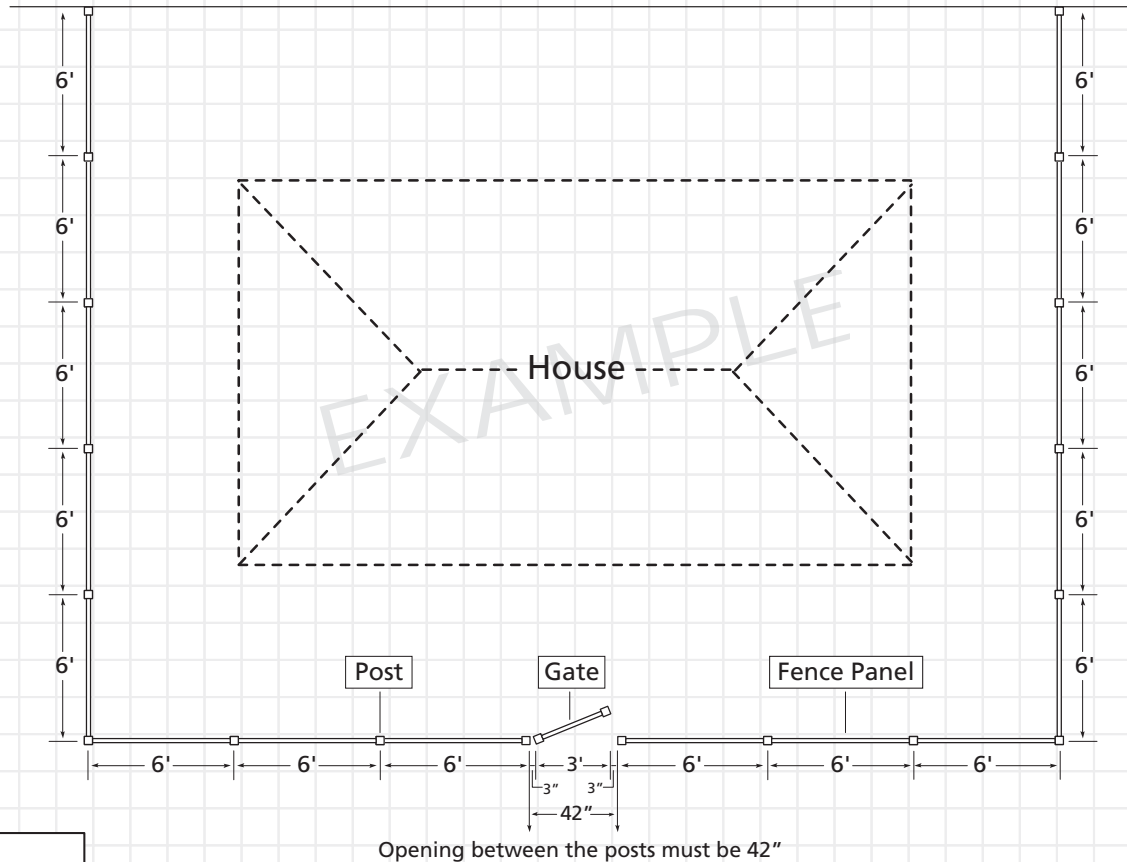

What You Will Need	
Posts	Qty.
Post - 4' (actual length: 70")	
Post - 5' (actual length: 88")	18
Fence Panel	
Fence Panel - 4' (actual width: 70")	
Fence Panel - 5' (actual width: 70")	16
Gate	
Gate - 4' H x 42" W	
Gate - 5' H x 42" W	1
Accessories	
Post Base Kit (Surface Mount)	0
Panel Brackets*	0

\* Panel Brackets are included in Fence Panel kits. Additional Panel Brackets are available if you need to cut a panel into 2 or more sections.

**HELPFUL INFORMATION:**

- All fasteners are included with each component.
- For professional looking results, space posts equally.
- Maximum post spacing = 6' centre to centre.